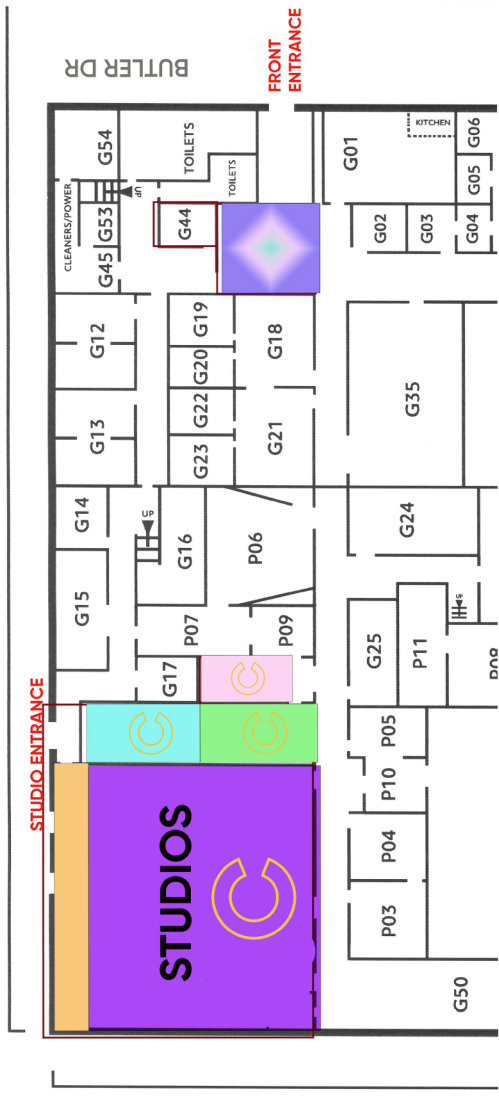

Centre for
Creative
Photography

LUMIERE LANE

-STUDIOS

-Digital Suite

-Seminar Room

-Aron's Office

-Front Desk

-Darkroom

LUMIERE LANE

49m (160 ft)

CAR PARK

WHITWORTH LANE

GROUND FLOOR

BUTLER DRIVE