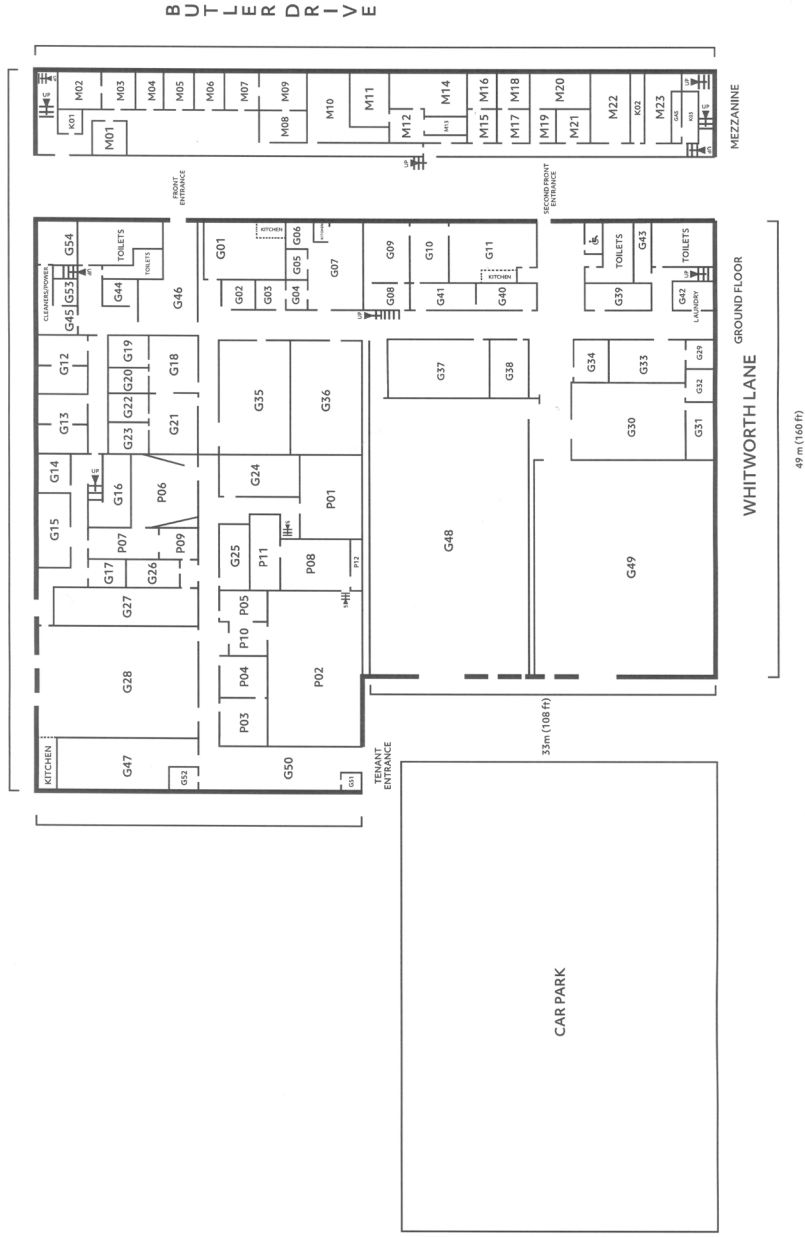

Centre for
Creative
Photography

LUMIERE LANE

-STUDIOS

-Digital Suite

-Seminar Room

-Aron's Office

-Front Desk

-Darkroom

LUMIERE LANE

49m (160 ft)

CAR PARK

WHITWORTH LANE

GROUND FLOOR

BUTLER DRIVE